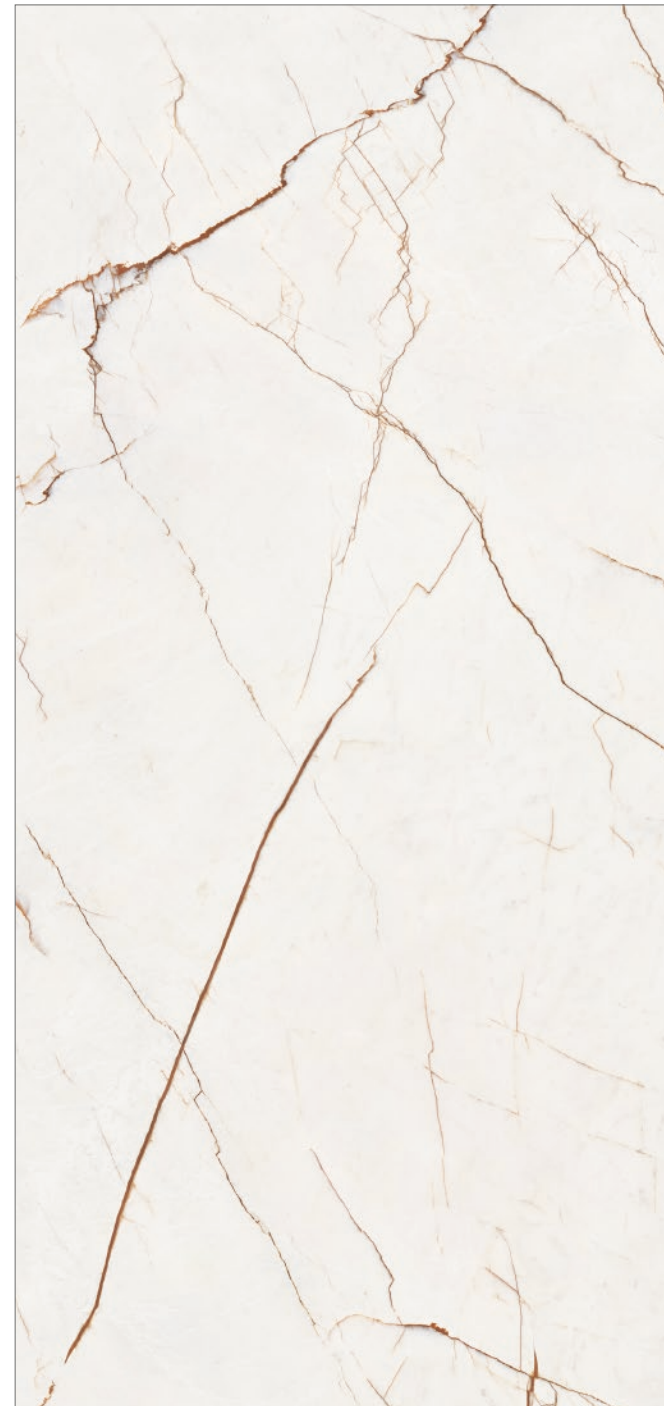

Sahara White

MATT | SILK | GLOSS

SAHARA WHITE

Four continuous pieces
1220 x 2600 x 4 mm

PIECE A

PIECE B

PIECE C

PIECE D

OPEN || BOOK

OPEN || BOOK

PIECE BOOK

PIECE BOOK MIRROR

SAHARA WHITE

Features

BASIC SERIE

WATER

MATT

1220x2600 mm

GLOSS

SILK

1200x2600 mm

PREMIUM+ SERIE*

FIRE

WATER

MATT

1220x2800 mm

GLOSS

SILK

1200x2800 mm

VARIETY

OPEN BOOK

PIECE A