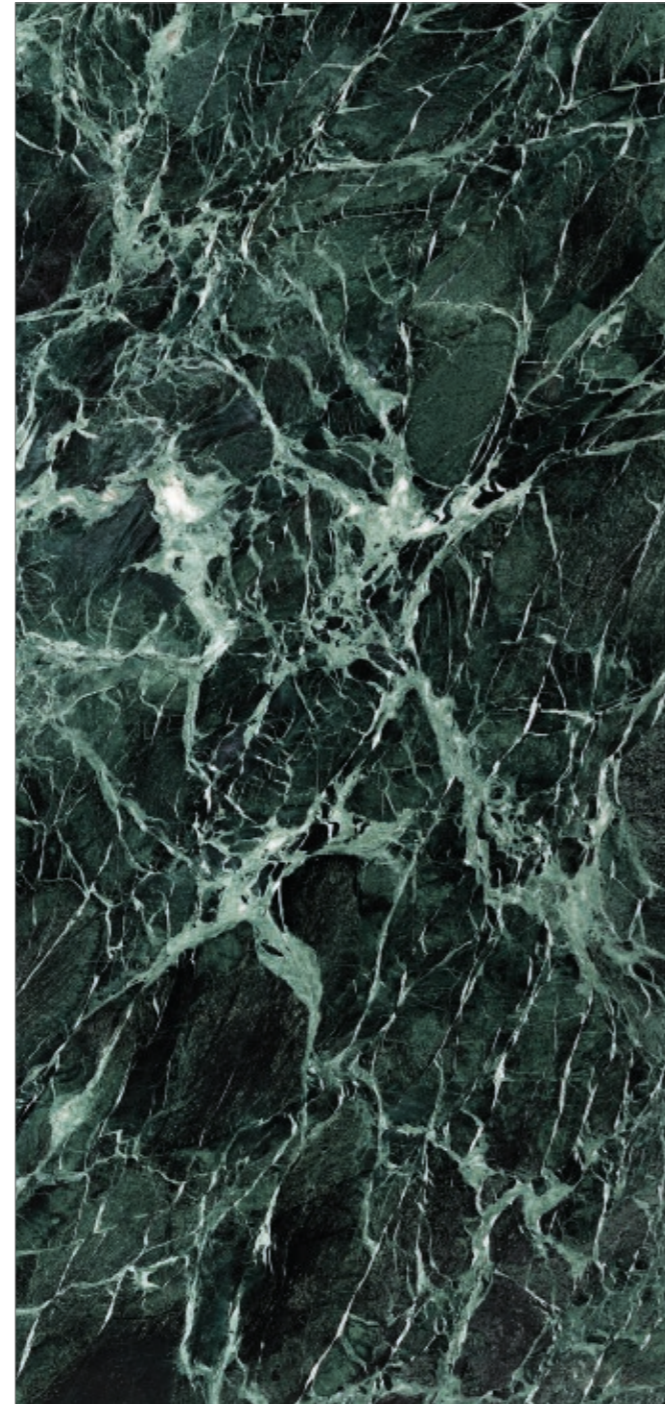

MATT

1220x2440 mm

GLOSS

SILK

1200x2440 mm

PREMIUM SERIE

FIRE

WATER

MATT

1220x2600 mm

GLOSS

SILK

1200x2600 mm

PREMIUM+ SERIE*

FIRE

WATER

MATT

1220x2800 mm

GLOSS

SILK

1200x2800 mm

VARIETY

OPEN BOOK

* Only available on orders over 500m²