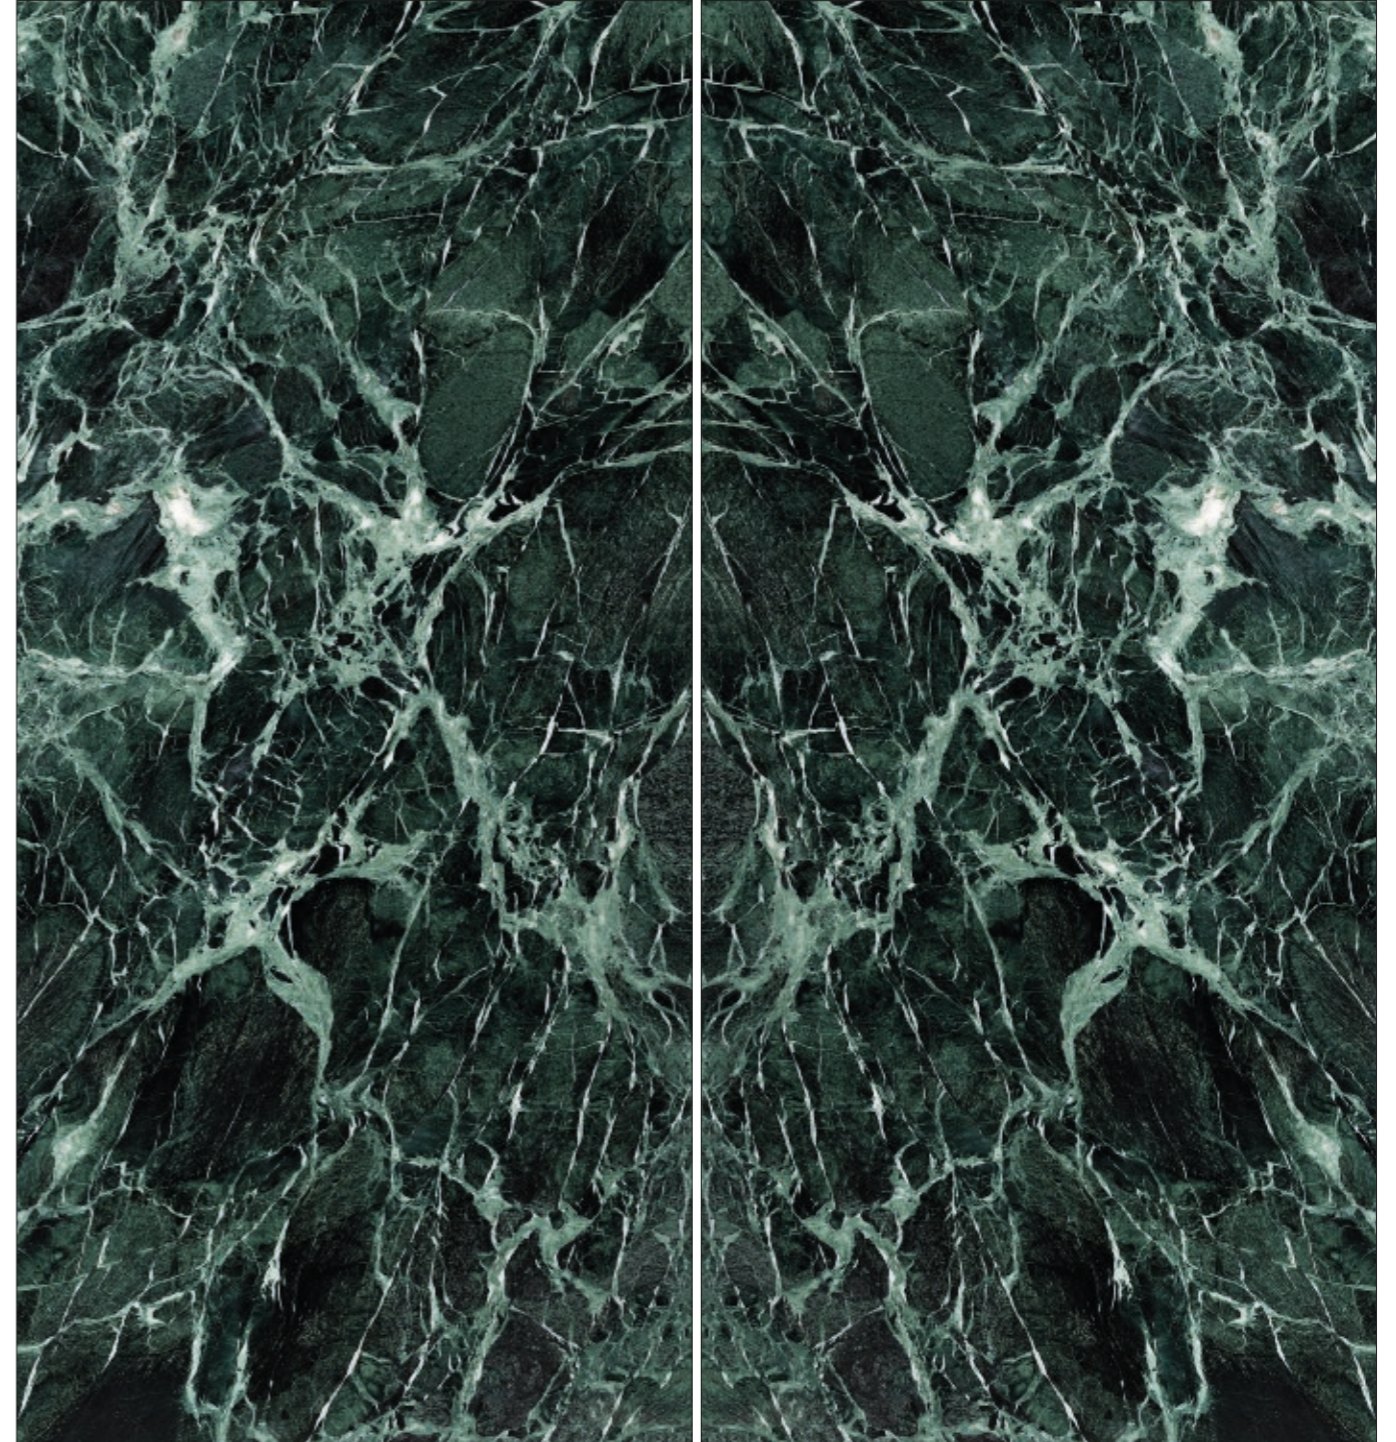

VERDE ALPI

MATT | SILK | GLOSS

VERDE ALPI

Four continuous pieces
1220 x 2600 x 4 mm

PIECE A

PIECE B

PIECE C

PIECE D

OPEN || BOOK

OPEN || BOOK

PIECE BOOK

PIECE BOOK MIRROR

VERDE ALPI

Features

BASIC SERIE

WATER

MATT

1220x2440 mm

GLOSS

SILK

1200x2440 mm

PREMIUM SERIE

FIRE

WATER

MATT

1220x2600 mm

GLOSS

SILK

1200x2600 mm

PREMIUM+ SERIE*

FIRE

WATER