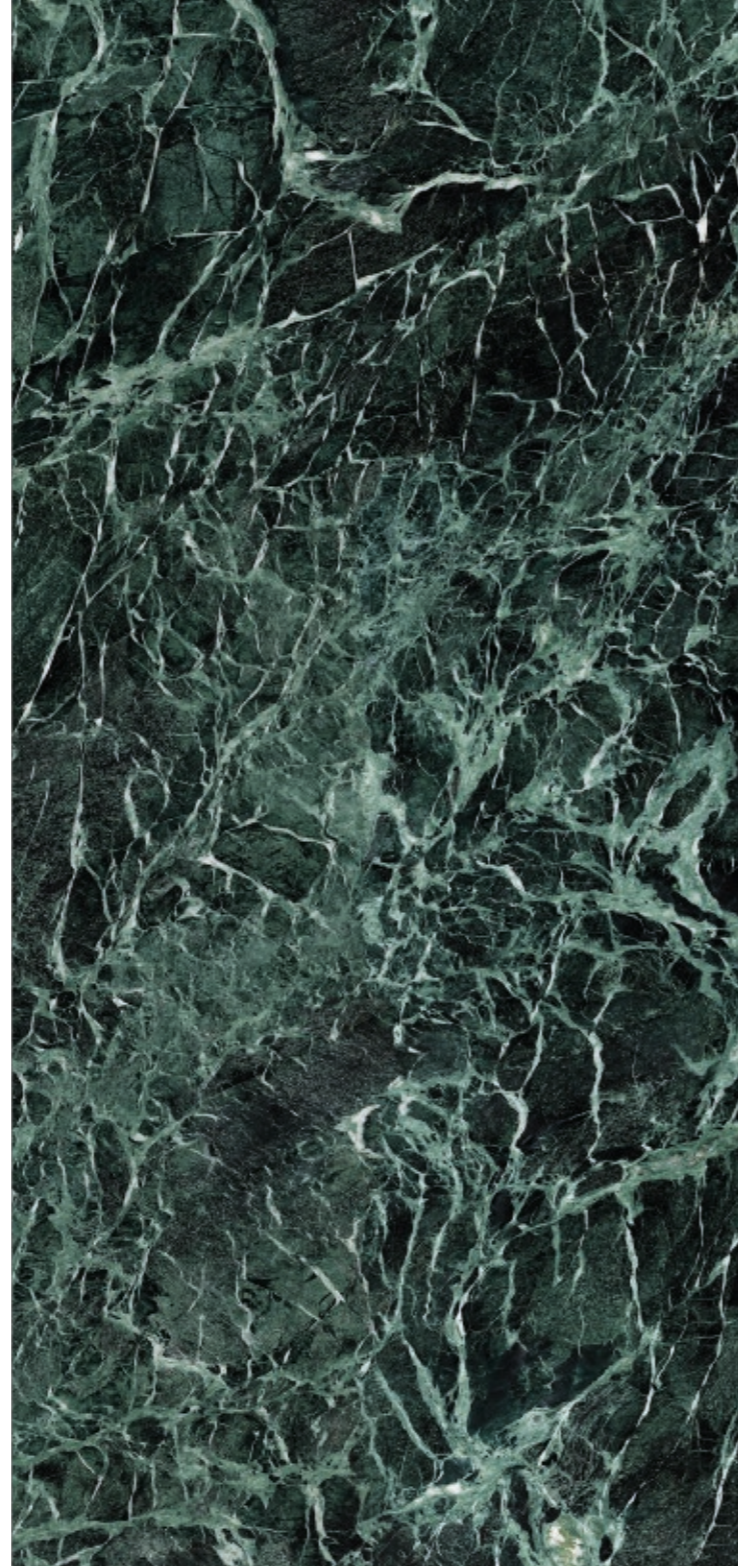

VERDE ALPI

MATT | SILK | GLOSS

VERDE ALPI

Four continuous pieces
1220 x 2600 x 4 mm

PIECE A

PIECE B

PIECE C

PIECE D

OPEN || BOOK

OPEN || BOOK

PIECE BOOK

PIECE BOOK MIRROR

VERDE ALPI

Features

BASIC SERIE

WATER

MATT

1220x2440 mm

GLOSS

SILK

1200x2440 mm

PREMIUM SERIE

FIRE

WATER

MATT

1220x2600 mm

GLOSS

SILK

1200x2600 mm

PREMIUM+ SERIE*

FIRE

WATER