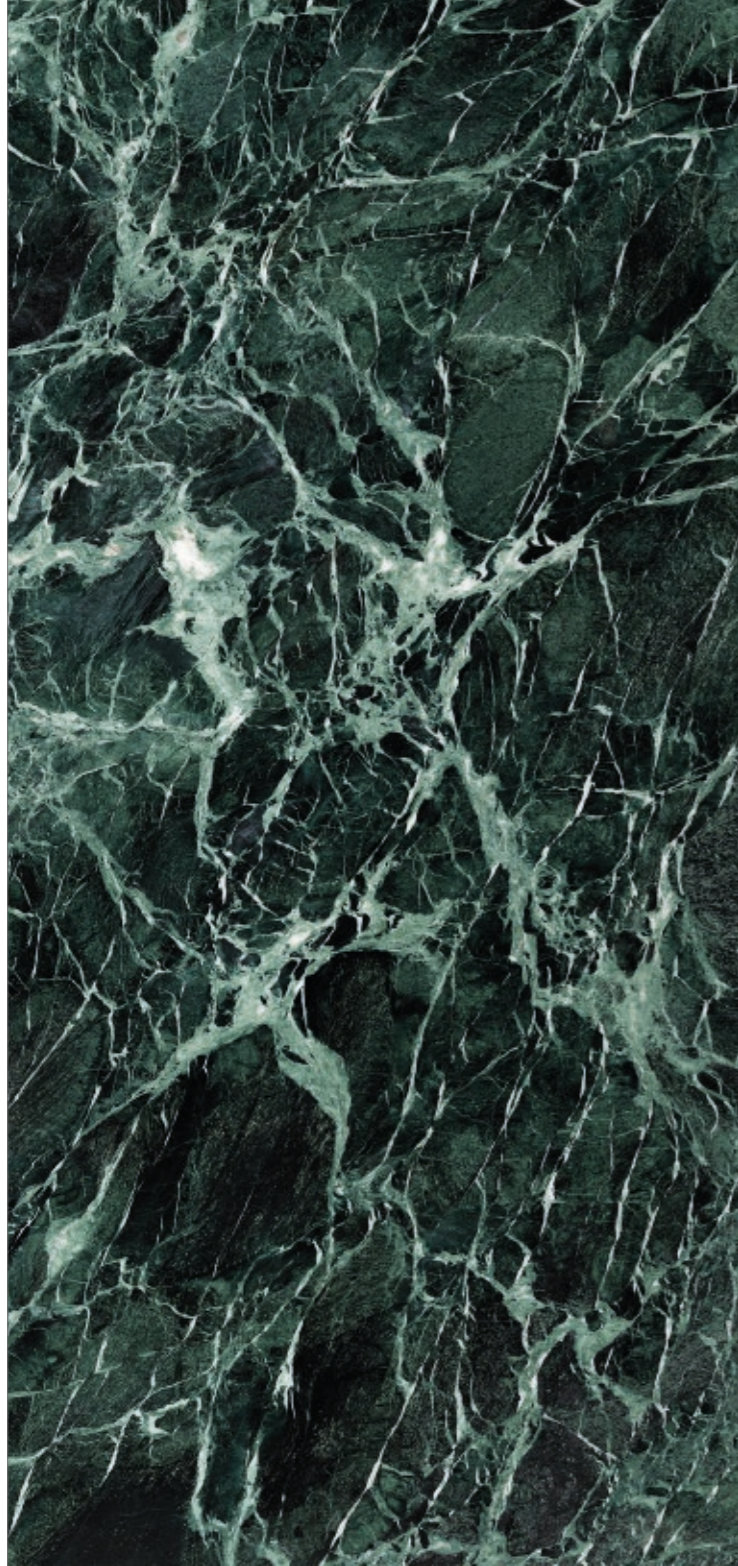

VERDE ALPI

MATT | SILK | GLOSS

VERDE ALPI

Four continuous pieces
1220 x 2600 x 4 mm

PIECE A

PIECE B

PIECE C

PIECE D

OPEN || BOOK

OPEN || BOOK

PIECE BOOK

PIECE BOOK MIRROR

VERDE ALPI

Features

BASIC SERIE

WATER

MATT

1220x2440 mm

GLOSS

SILK

1200x2440 mm

PREMIUM SERIE

FIRE

WATER

MATT

1220x2600 mm

GLOSS

SILK

1200x2600 mm

PREMIUM+ SERIE*

FIRE

WATER